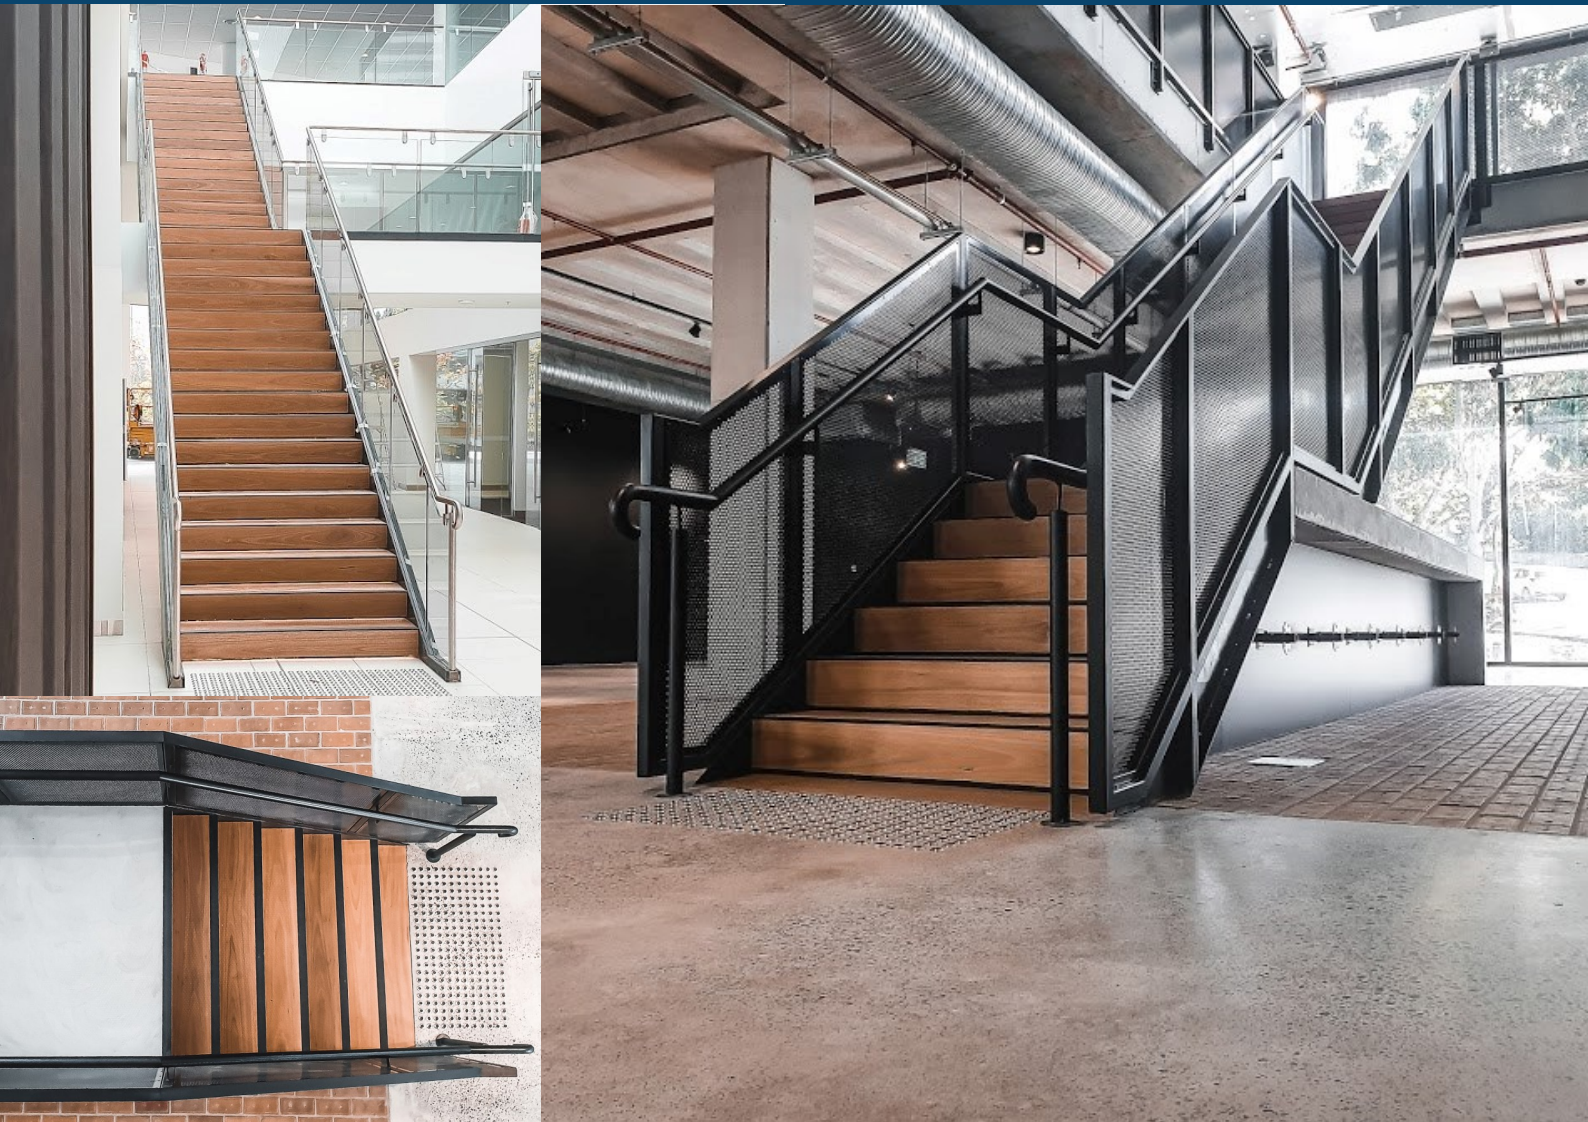

DUNSTEEL GROUP

INNOVATION | COMMITMENT | PRECISION

Customer: Taylor Construction

Project Name: BMW and Mini Dealership

**Design and Construct 2 Stairs for
Rushcutters Bay Dealership**

**Address: 13 McCourt Rd, Moss Vale NSW 2577
Email: estimator@dunsteel.com.au Phone: 02 4869 4700**